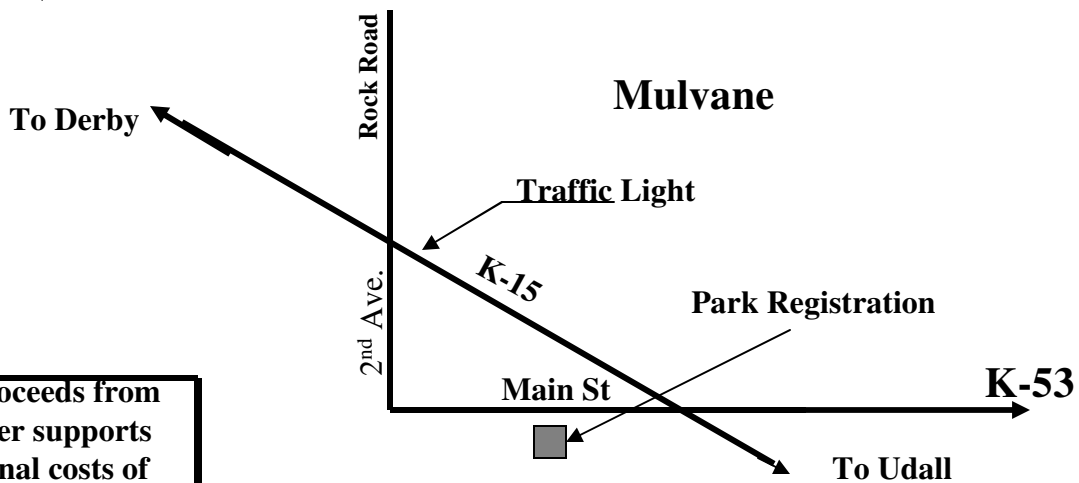

24TH ANNUAL

POKER RUN

All Vehicles

Welcome

Sponsored by

Midian Shrine Riders Motorcycle Unit
Sunday, September 14, 2008

Alternate rain date is September 21, 2008

Register at Old Main Street Park, Mulvane, KS
10:00A.M.-12:00 P.M. Drawing at 3:00 P.M.

**$8.00 Registration Fee per Hand or
3 Hands for $20.00**

(Includes free door prize ticket)

1st Prize (Best Poker Hand) $100.00

$25.00 Cash prize for Hand with Star on Card

Cash Prizes for:

- -Oldest Motorcycle
- -Oldest Rider
- -Longest Distance Traveled
- -Largest Motorcycle Club

Note: All prize winners must be registered

Majority proceeds from this fun raiser supports the operational costs of the Midian Riders and are not deductible as a charitable contribution.

Not responsible for accidents